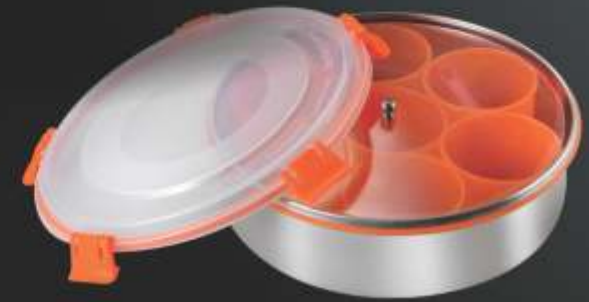

S.S. MASALA DANNI

MODEL	CAPACITY	WEIGHT	M.R.P.	CTN PKG.
MASALA DANNI	—	—	895/-	60

42

43