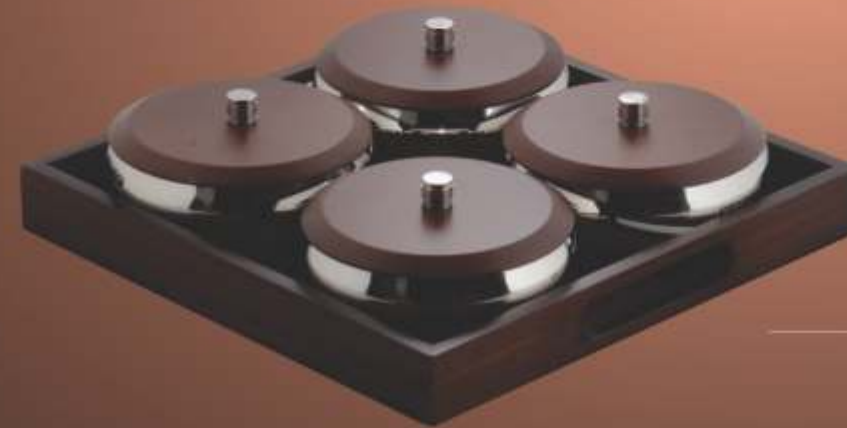

47

MODEL	M.R.P.	CTN PKG.
OPAL(3)-S.S. TRAY	925/-	60
OPAL(4)-WOODEN TRAY	1125/-	40
OPAL(4)-SQ. S.S. TRAY	1275/-	24