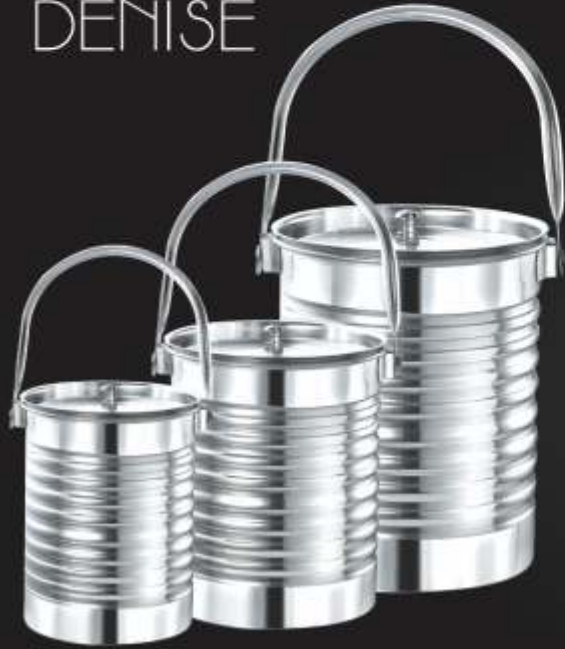

STAINLESS STEEL MILK POT/BARNI/DOLU

NEW
LAUNCH

34

DENISE

DUTCH

DODGE

35

MODEL	CAPACITY	WEIGHT	M.R.P.	CTN PKG.
M.POT-1	2000ML	560GMS	755/-	50
M.POT-2	3200ML	730GMS	975/-	40
M.POT-3	4500ML	910GMS	1225/-	40
M.POT-4	7000ML	1120GMS	1525/-	20
M.POT-5	10200ML	1430GMS	1925/-	18
M.POT-6	12000ML	1760GMS	2395/-	15
M.POT-1,2,3	—	2200GMS	2945/-	24
M.POT-4,5,6	—	4400GMS	5895/-	12
M.POT-(1-6)	—	6600GMS	8825/-	12